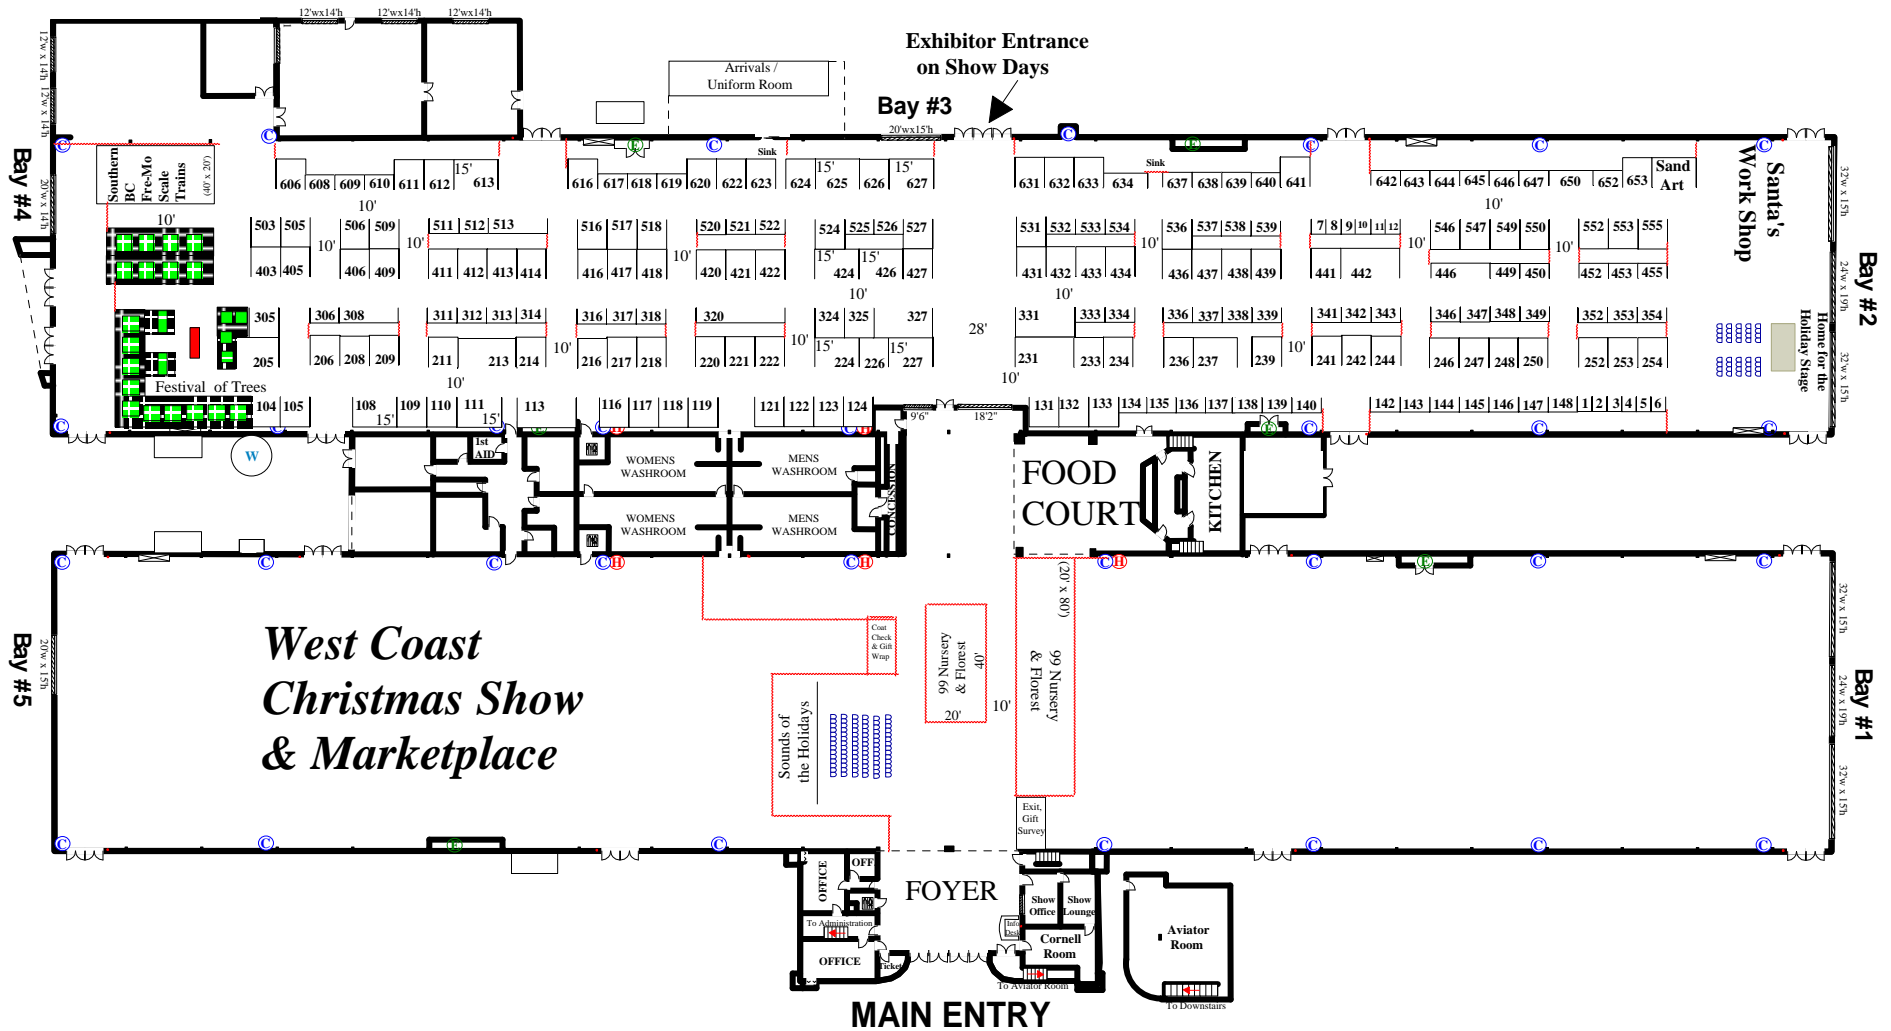

# West Coast Christmas Show & Marketplace 2017

**Legend**

- W - Harvested Water Collection Unit
- Ⓜ - Electrical Room
- Ⓢ - Cold Water wall faucet with floor drain
- ⓈⓈ - Hot/Cold Water wall faucet with Drain hookup

Floor plan for illustration purposes only.  
Floor plan subject to change without notice.