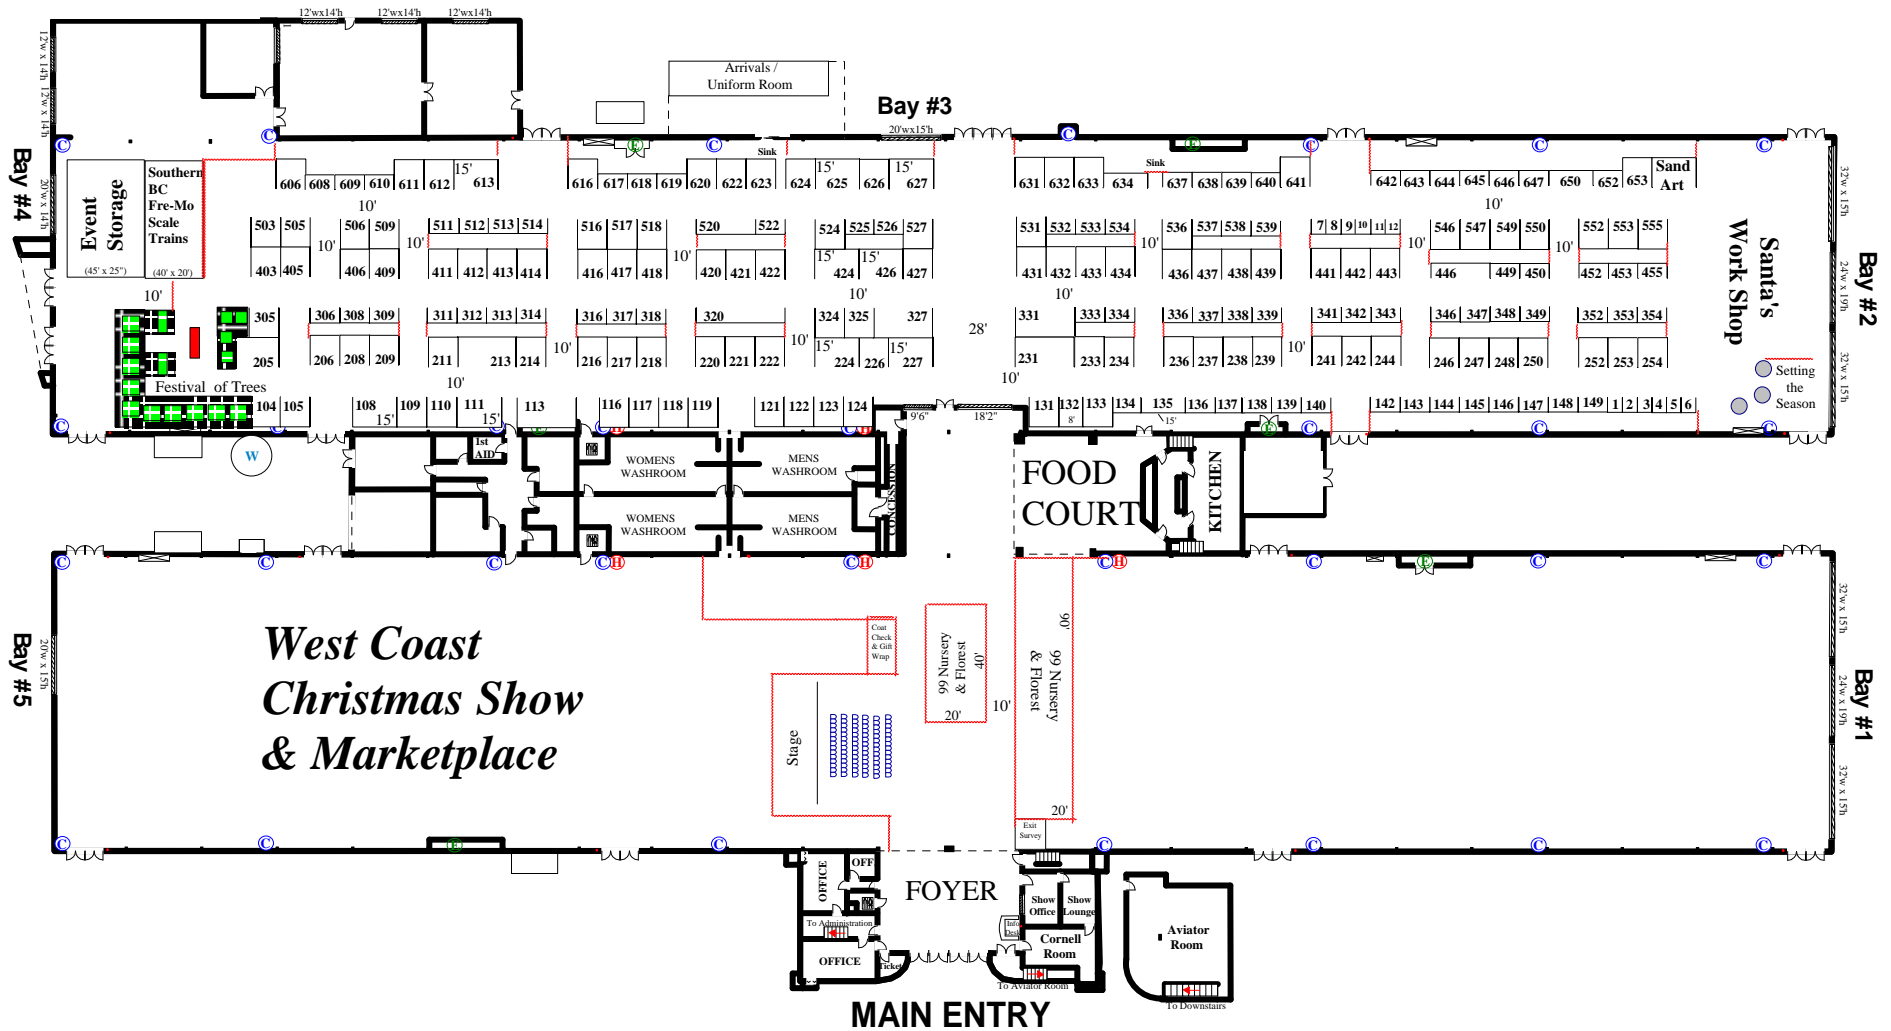

# West Coast Christmas Show & Marketplace 2017

**Legend**

- W - Harvested Water Collection Unit
- Ⓜ - Electrical Room
- Ⓢ - Cold Water wall faucet with floor drain
- ⓈⓂ - Hot/Cold Water wall faucet with Drain hookup

Floor plan for illustration purposes only.  
Floor plan subject to change without notice.