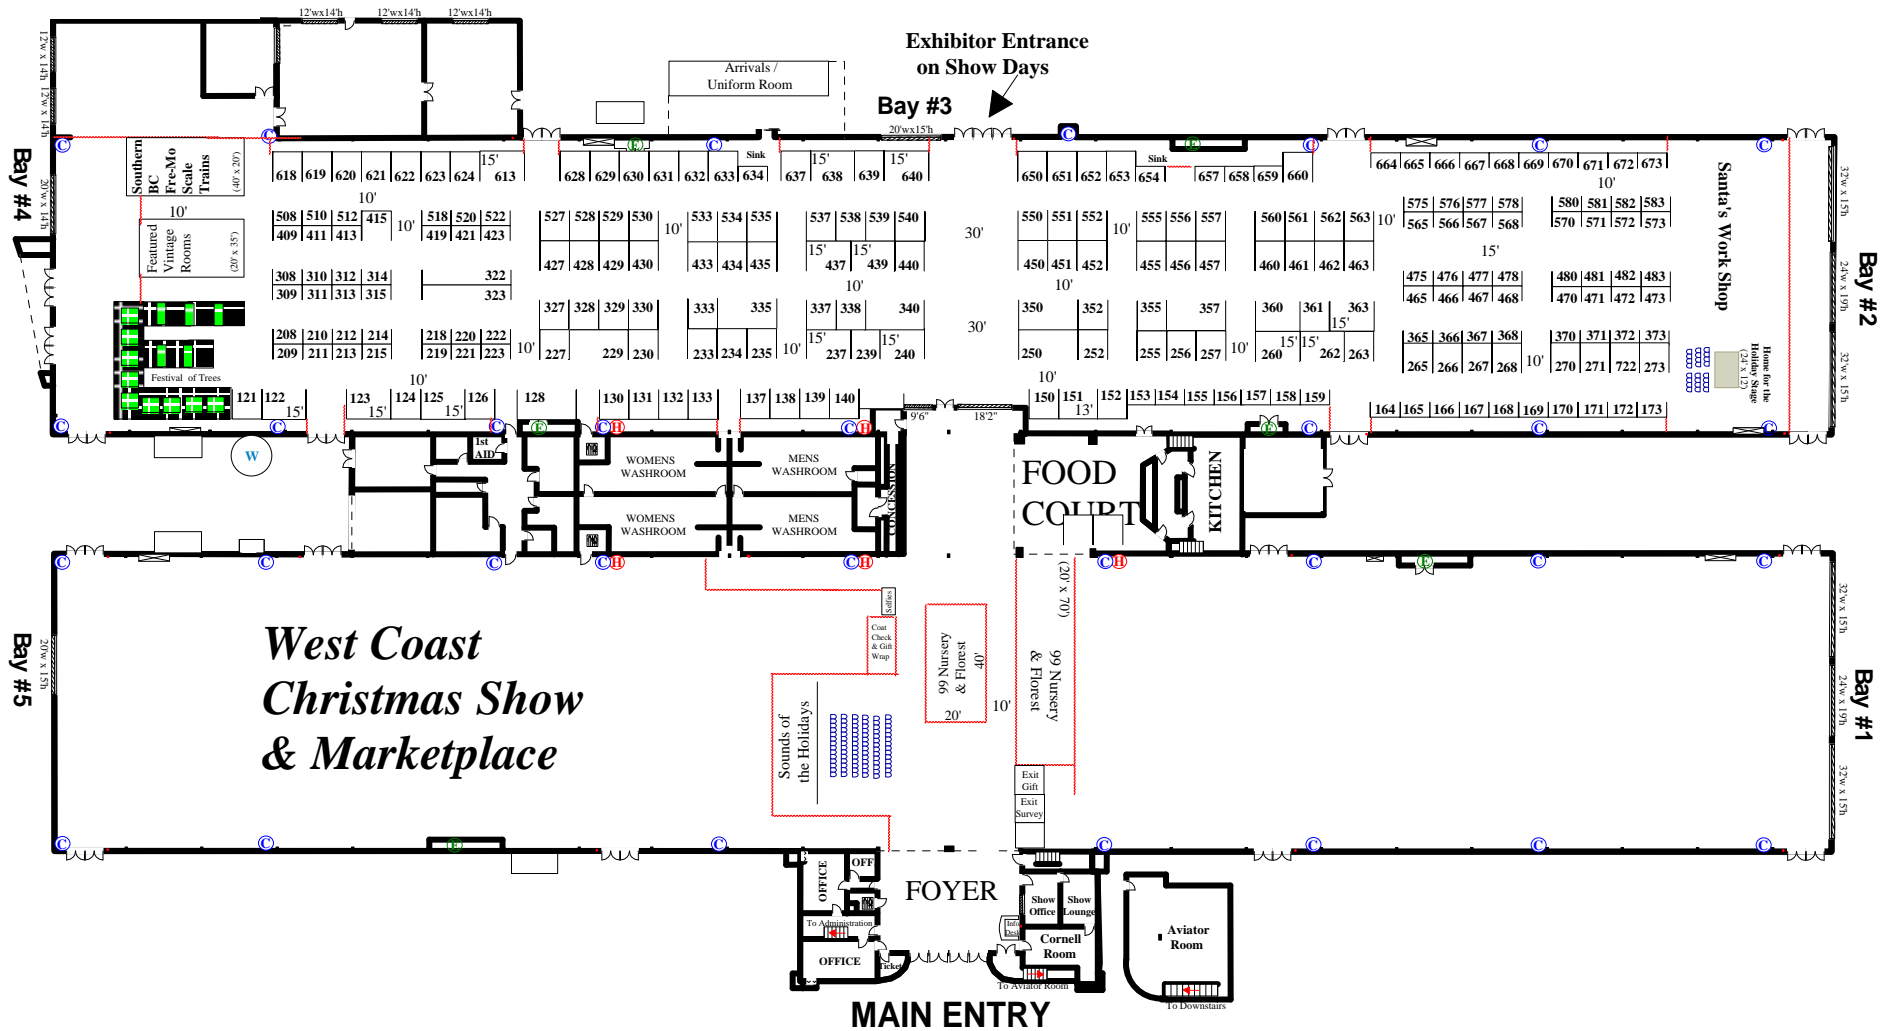

West Coast Christmas Show & Marketplace 2018

Legend

- W - Harvested Water Collection Unit
- E - Electrical Room
- C - Cold Water wall facet with floor drain
- CD - Hot/Cold Water wall facet with Drain hookup

Floor plan for illustration purposes only.
Floor plan subject to change without notice.